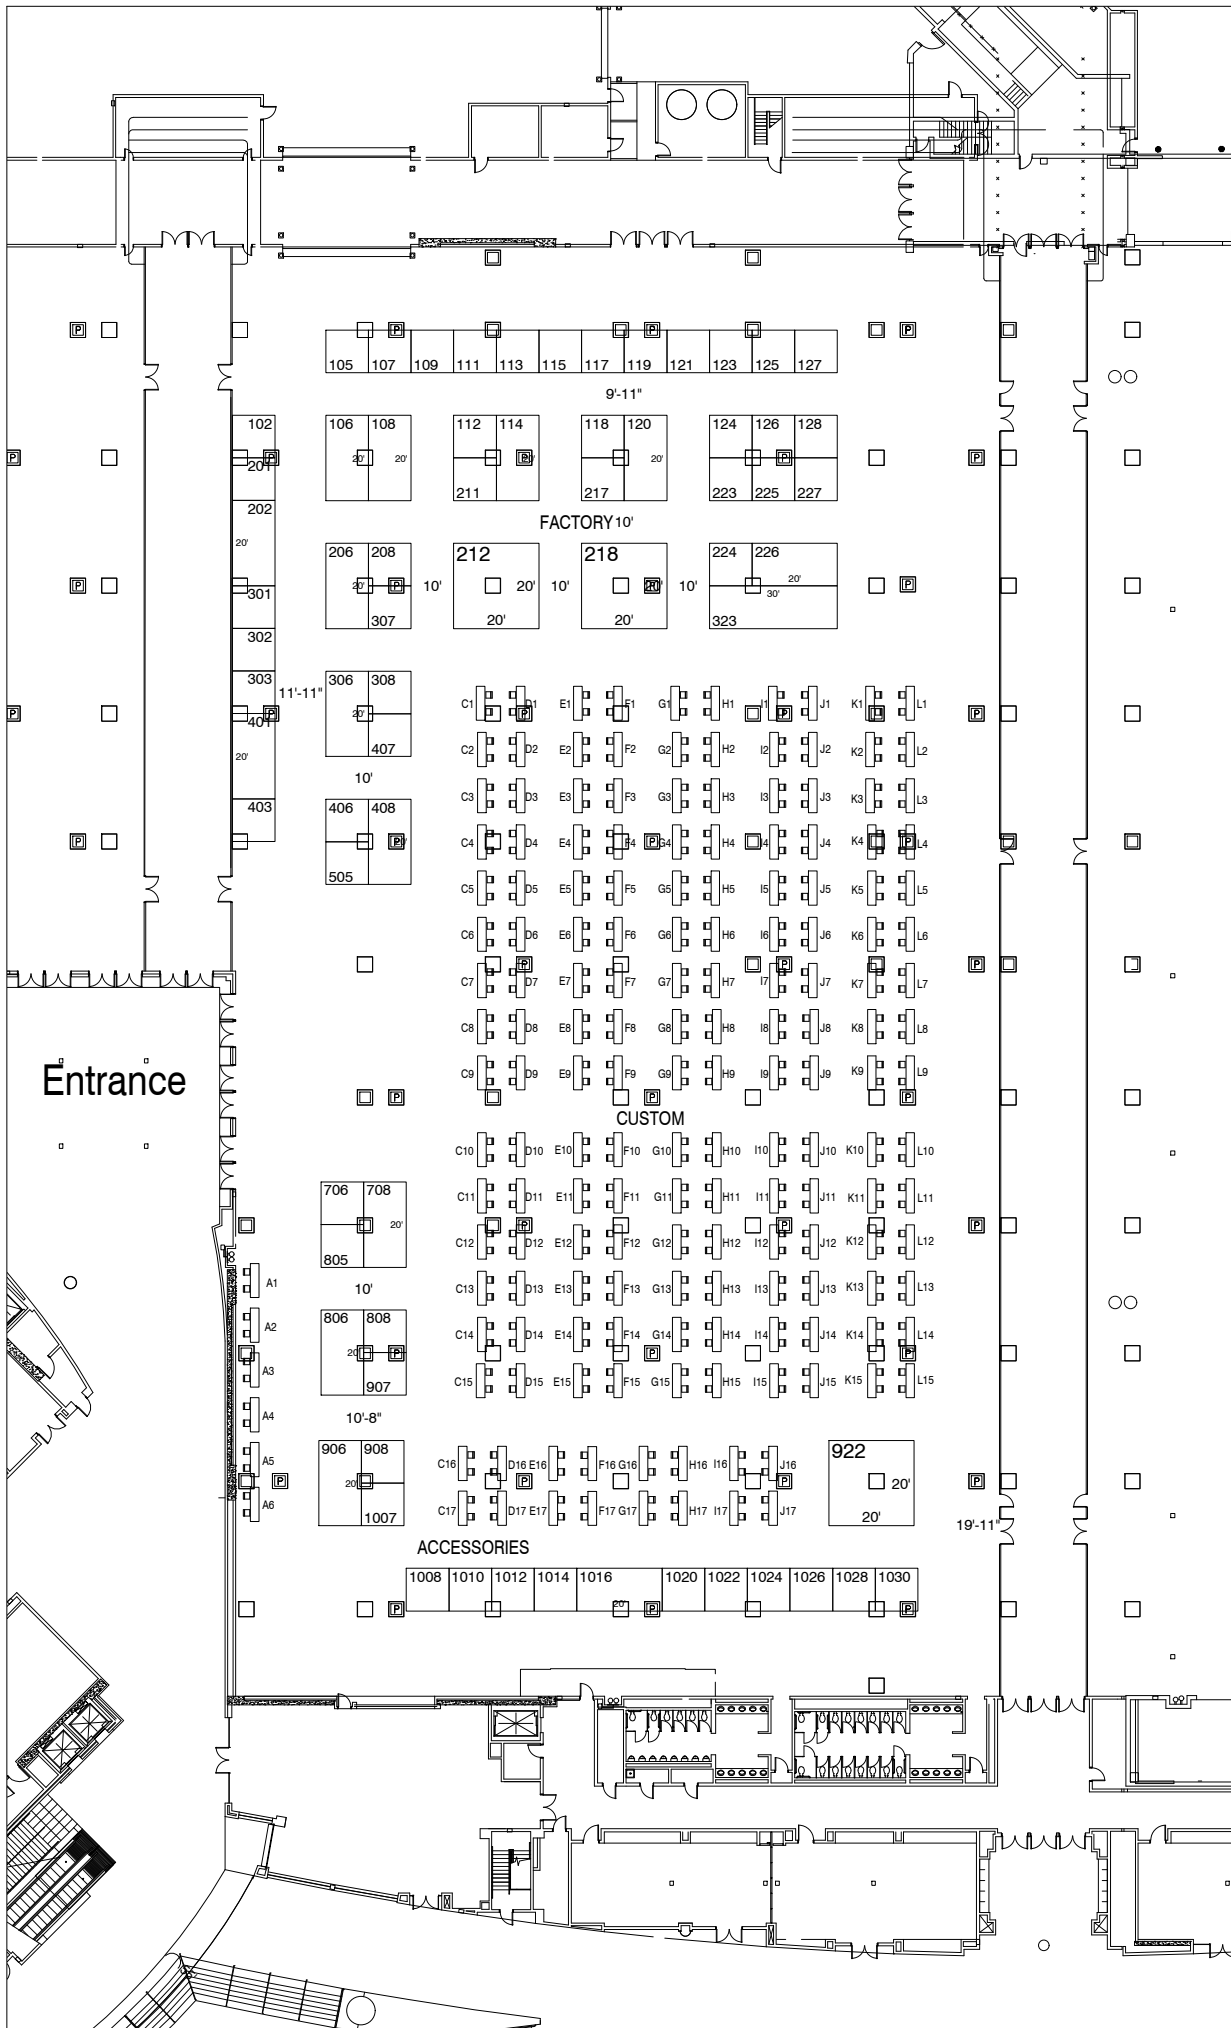

Blade Show 2019

OCC Hall D

DATE(S) November 1-3, 2019

Entrance

FACTORY 10'

CUSTOM

ACCESSORIES